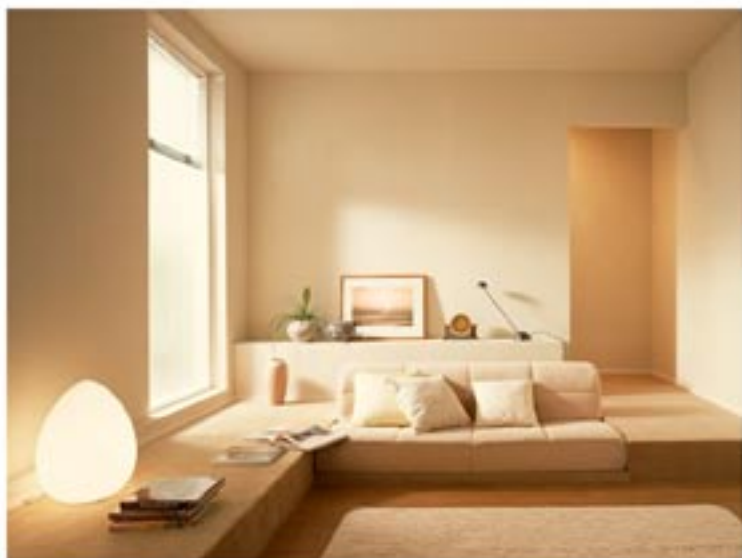

完成見学会

木造2階建住宅

7/2_[土]・3_[日] 開催

10:00 ~ 17:00

大田郷